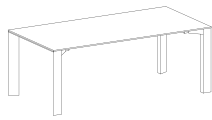

TABLES AND DESKS

- 12 mm-thick table top: natural veneer, compact laminate or quartz conglomerate
- trapezoidal leg profile
- heights of tables and desks: 74 or 78 cm
- anodized aluminum frame and legs - natural or black
- leveling feet in the range of 10 mm
- front shields: natural veneer or MDF varnished

CABINETS

- body and fronts: natural veneer or MDF varnished
- glass fronts in anodized aluminum frame
- two versions of the base: a plinth with tubular legs or a plinth
- media port and cable management option in cabinet for supporting desk

STOŁY / TABLES / TISCHE

I3-110 219/100/H 74 H 78

I3-144 200/100/H 74 H 78

I3-145 180/90/H 74 H 78

I3-111 100/100/H 74 H 78

I3-146 129/129/H 74 H 78

I3-140 190/120/H 74 H 78

I3-141 160/120/H 74 H 78