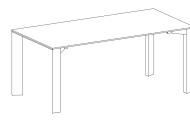

CABINETS

- body and fronts: natural veneer or MDF varnished
- glass fronts in anodized aluminum frame
- two versions of the base: a plinth with tubular legs or a plinth
- media port and cable management option in cabinet for supporting desk

STOŁY / TABLES / TISCHE

I3-110 219/100/H 74 H 78

I3-144 200/100/H 74 H 78

I3-145 180/90/H 74 H 78

I3-111 100/100/H 74 H 78

I3-146 129/129/H 74 H 78

I3-140 190/120/H 74 H 78

I3-141 160/120/H 74 H 78