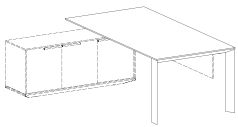

CABINETS

- body and fronts: natural veneer or MDF varnished
- glass fronts in anodized aluminum frame
- two versions of the base: a plinth with tubular legs or a plinth
- media port and cable management option in cabinet for supporting desk

STOŁY / TABLES / TISCHE

I3-110 219/100/H 74 H 78

I3-144 200/100/H 74 H 78

I3-145 180/90/H 74 H 78

I3-111 100/100/H 74 H 78

I3-146 129/129/H 74 H 78

I3-140 190/120/H 74 H 78

I3-141 160/120/H 74 H 78

BIURKA / DESKS / SCHREIBTISCHE

I3-142 200/100/H 74 H 78

I3-143 180/90/H 74 H 78

SZAFKA DO WSPARCIA BIURKA / SIDE CABINET / SEITENSCHRANK

I3-158 140/43/59

OSŁONY CZOŁOWE / FRONT SHIELDS / KNEIBLENDEN

I3-106 163/1,2/37
I3-107 143/1,2/37