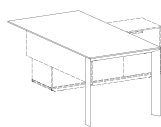

CABINETS

- body and fronts: natural veneer or MDF varnished
- glass fronts in anodized aluminum frame
- two versions of the base: a plinth with tubular legs or a plinth
- media port and cable management option in cabinet for supporting desk

STOŁY / TABLES / TISCHE

I3-110 219/100/H 74 H 78

I3-144 200/100/H 74 H 78

I3-145 180/90/H 74 H 78

I3-111 100/100/H 74 H 78

I3-146 129/129/H 74 H 78

I3-140 190/120/H 74 H 78

I3-141 160/120/H 74 H 78

BIURKA / DESKS / SCHREIBTISCHE

I3-142 200/100/H 74 H 78

I3-143 180/90/H 74 H 78

SZAFKA DO WSPARCIA BIURKA / SIDE CABINET / SEITENSCHRANK

I3-158 140/43/59

OSŁONY CZOŁOWE / FRONT SHIELDS / KNEIBLENDEN

I3-106 163/1,2/37
I3-107 143/1,2/37